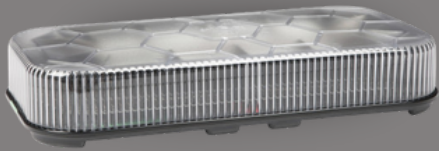

TRUCK PARTS

Offer Ends June 30th

MINI BAR LAMP PERMANENT MOUNT

\$269.33

\$336.66 reg.

GRO 78020

TR_S

trstruckshop.com

204-745-3260

Available only while supplies last

MANAGER'S SPECIALS

FLEET DISCOUNTS & DELIVERY AVAILABLE

BEACONS

\$95.20

\$119.00 reg.

GRO 78851

GRO 78093

\$57.67

\$72.09 reg.

\$95.20

\$119.00 reg.

GRO 78853

GRO 78123

\$133.02